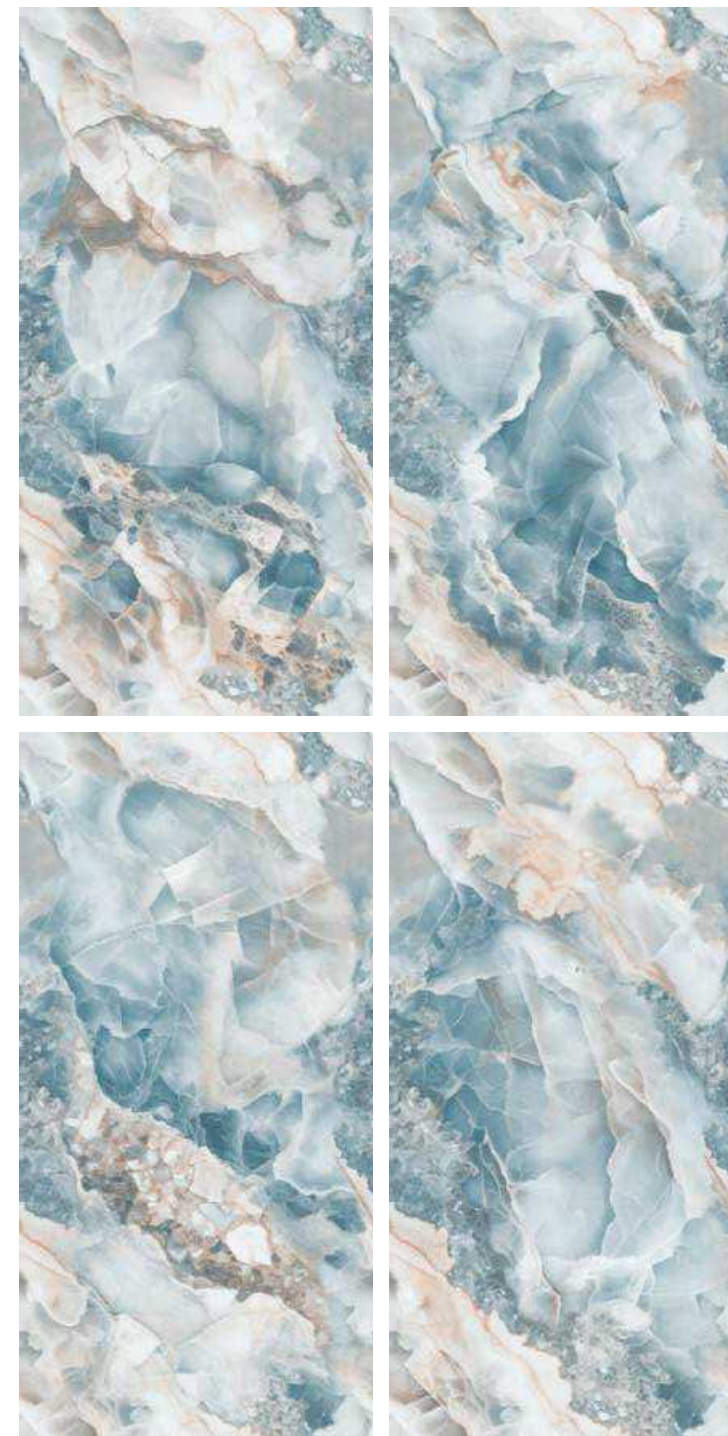

EASY
TO CLEAN

ECO
FRIENDLY

CHEMICAL
RESISTANCE

PRESTIVE BLUE (ENDLESS)

600
X1200MM

RANDOM
04

FINISH
HIGH GLOSS WITH SINKER

PRESTIVE PINK (ENDLESS)