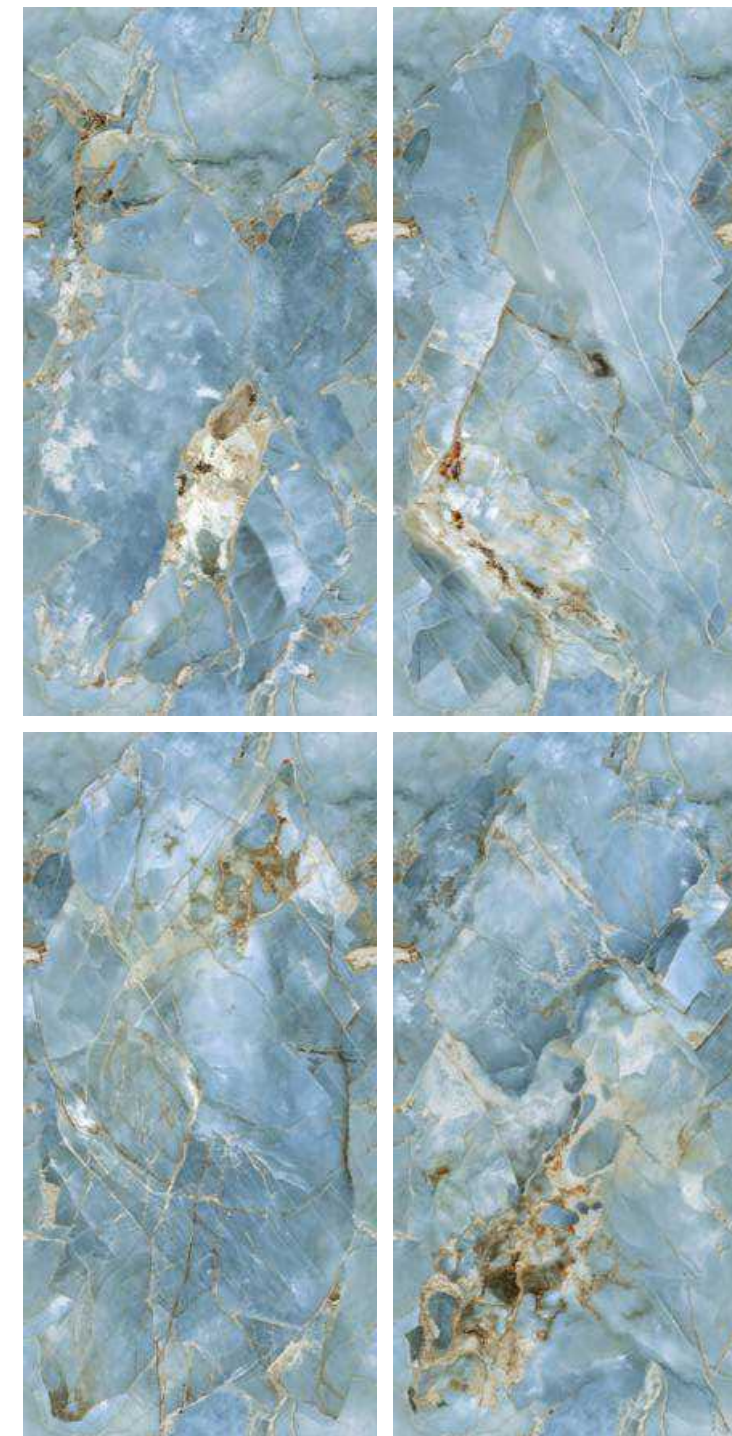

PRESTIVE
SEA GREEN
(ENDLESS)

5001 DECOR
(ENDLESS)

5002 DECOR
(ENDLESS)

5003 DECOR
(ENDLESS)

5004 DECOR
(ENDLESS)

THUNDER
BLUE

THUNDER
BLACK

SPLASH
TEAL

EASY
TO CLEAN

ECO
FRIENDLY

CHEMICAL
RESISTANCE

ALABASTER SKY BLUE (ENDLESS)

600
X1200MM

RANDOM
06

FINISH
HIGH GLOSS WITH SINKER

HIGH
STRENGTH