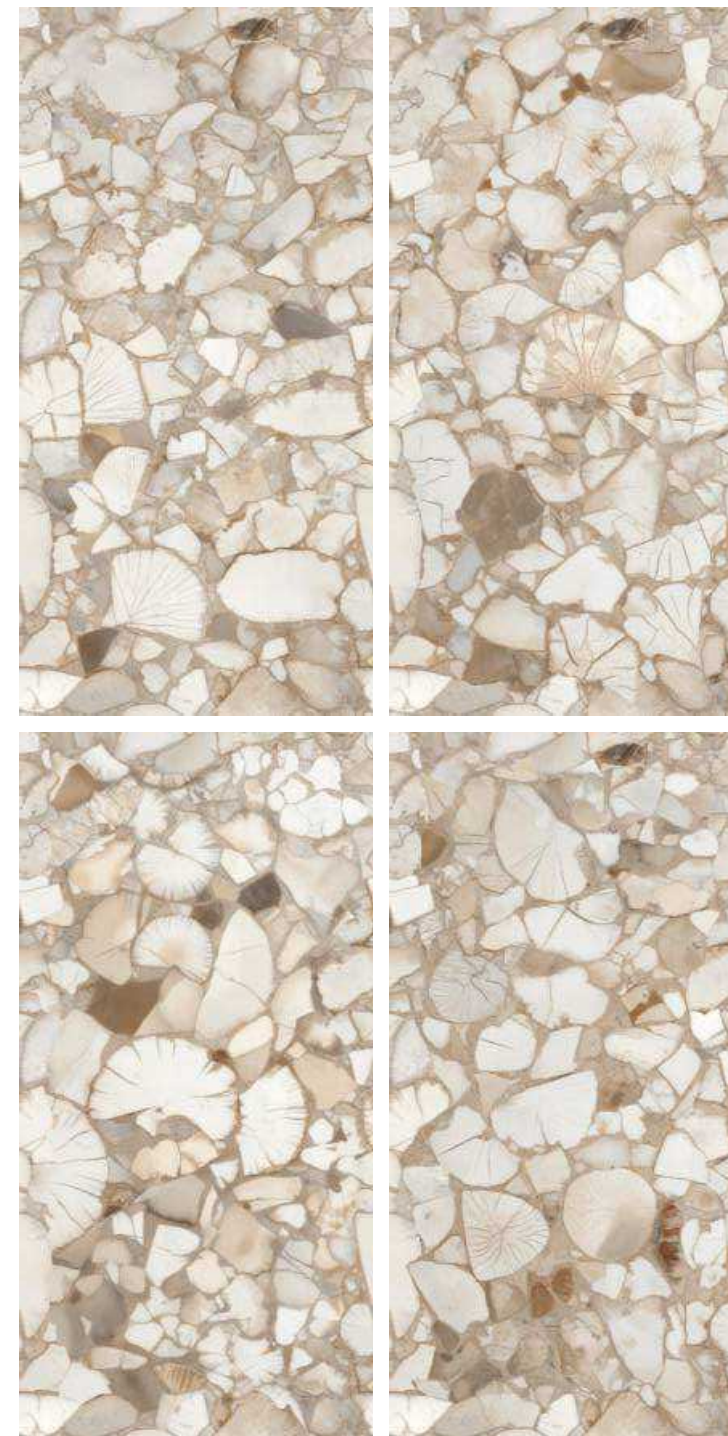

EASY
TO CLEAN

ECO
FRIENDLY

CHEMICAL
RESISTANCE

PRESIOUS TERRAZZO (ENDLESS)

600
X1200MM

RANDOM
04

FINISH
HIGH GLOSS WITH SINKER

HIGH
STRENGTH

EASY
TO CLEAN

ECO
FRIENDLY

CHEMICAL
RESISTANCE

PRESTIVE BLUE (ENDLESS)

600
X1200MM

RANDOM
04

FINISH
HIGH GLOSS WITH SINKER

PRESTIVE PINK (ENDLESS)