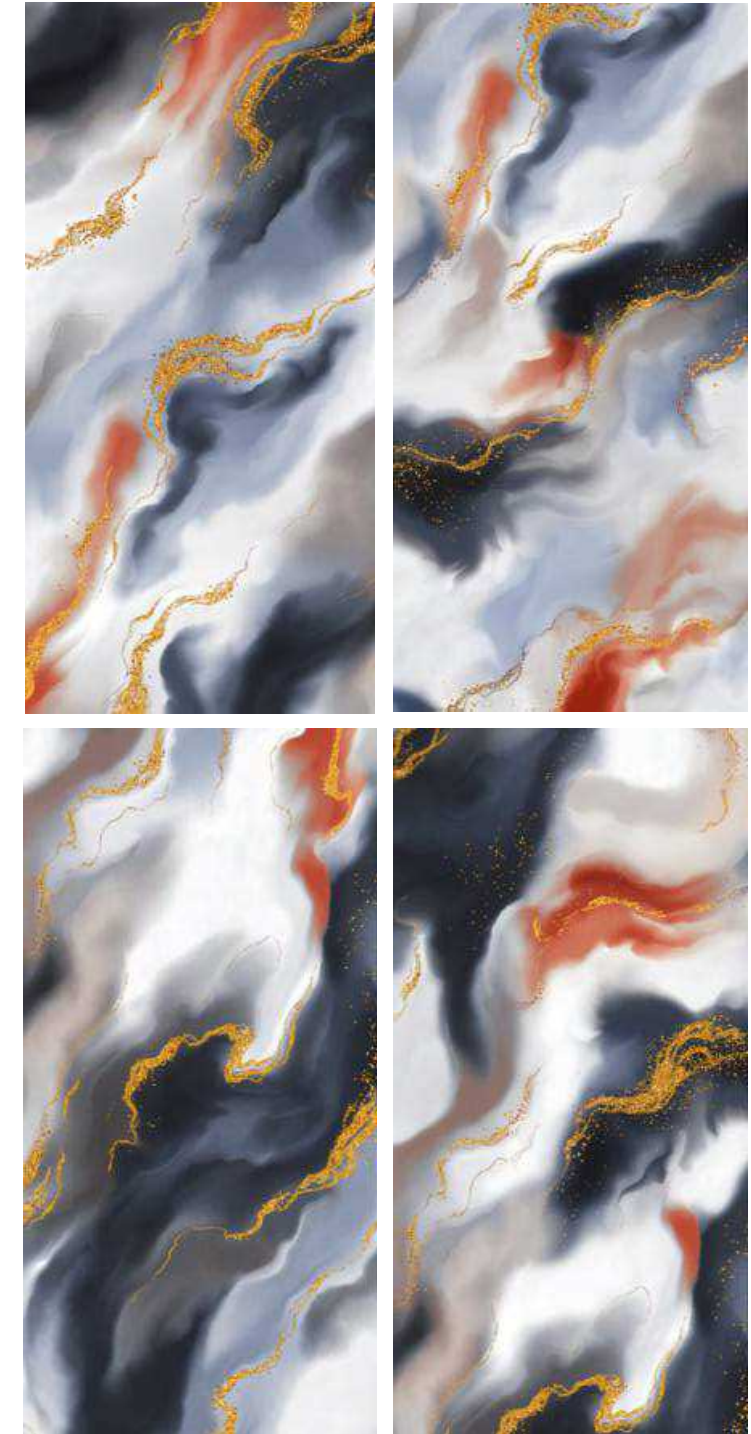

HIGH
STRENGTH

EASY
TO CLEAN

ECO
FRIENDLY

CHEMICAL
RESISTANCE