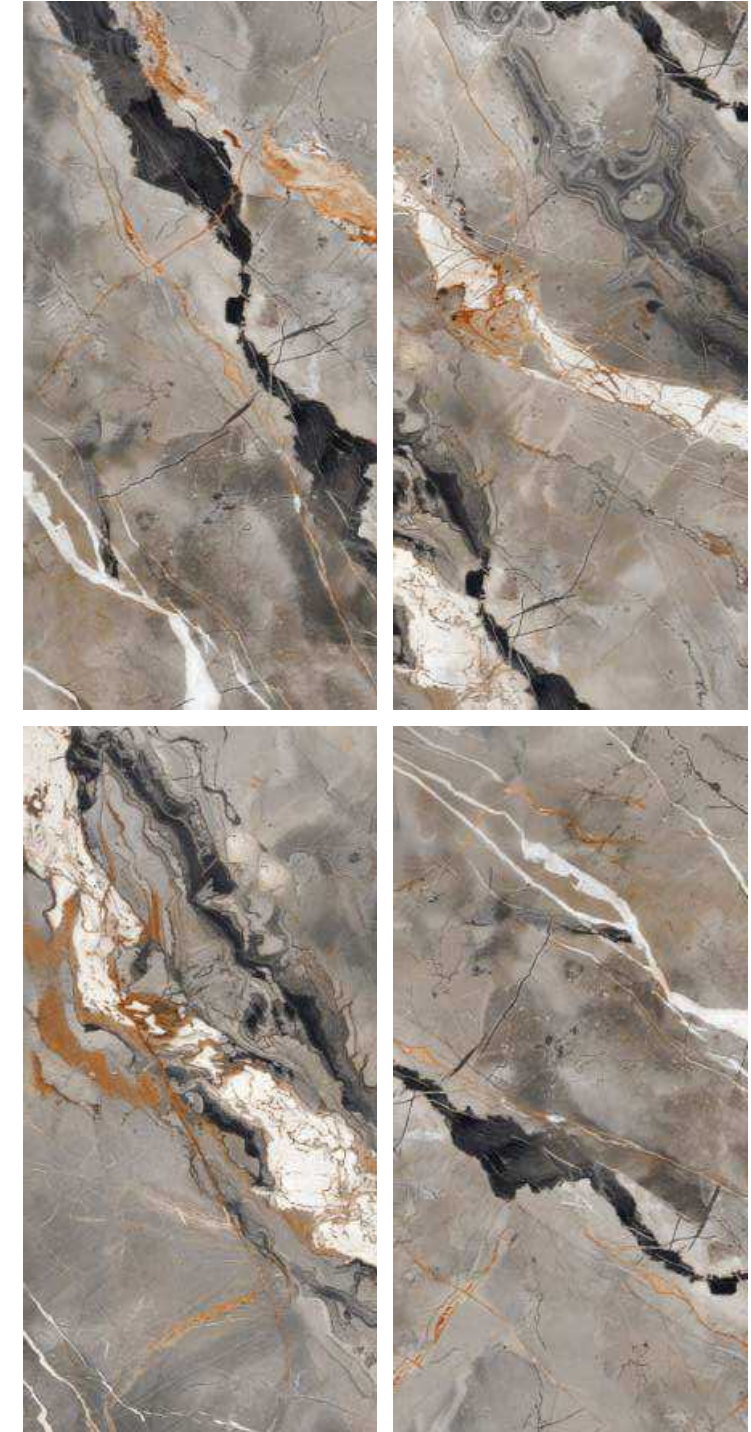

HIGH
STRENGTH

EASY
TO CLEAN

ECO
FRIENDLY

CHEMICAL
RESISTANCE