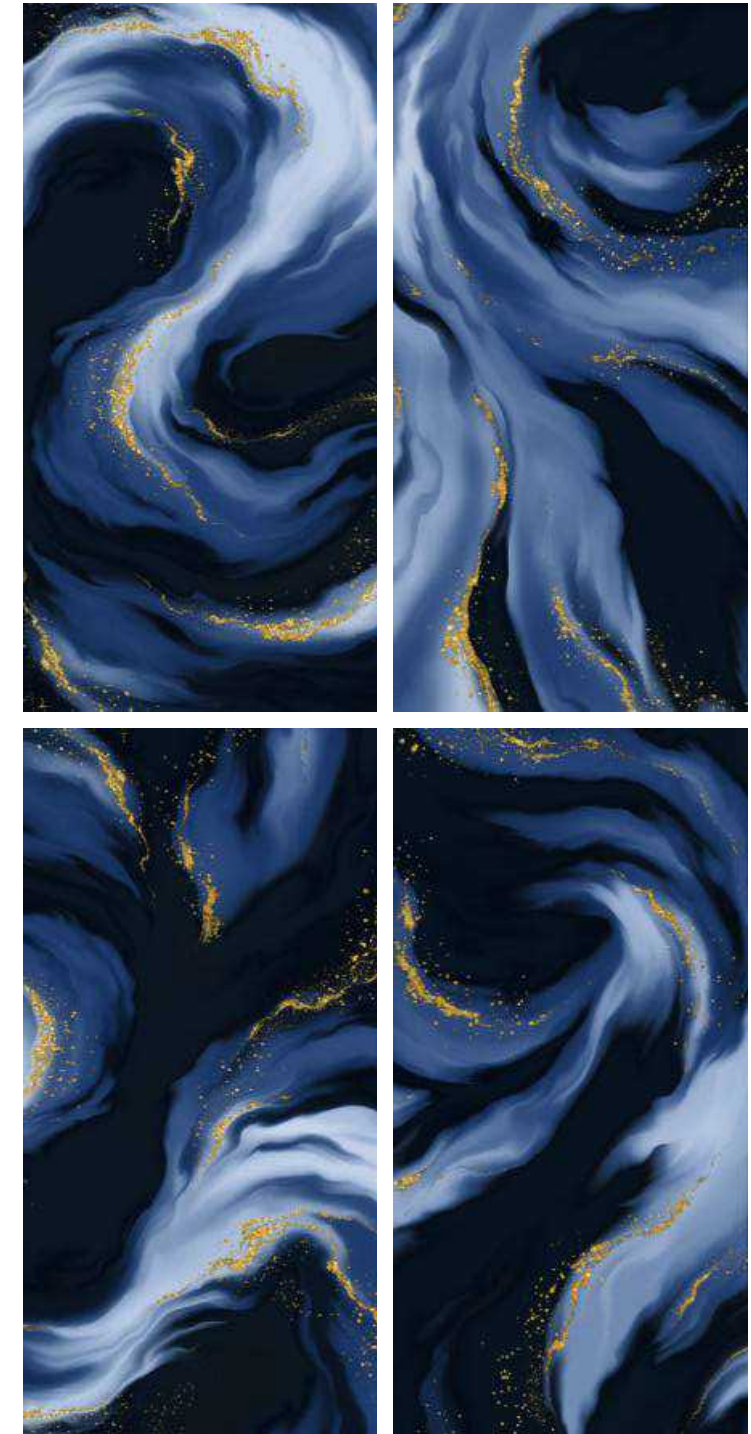

ECO
FRIENDLY

CHEMICAL
RESISTANCE

LUXERA
SURFACE
CRAFTING THE ERA OF LUXURY

SPLASH TEAL

SPLASH BLUE

600
X1200MM

RANDOM
04

FINISH
HIGH GLOSS WITH SINKER