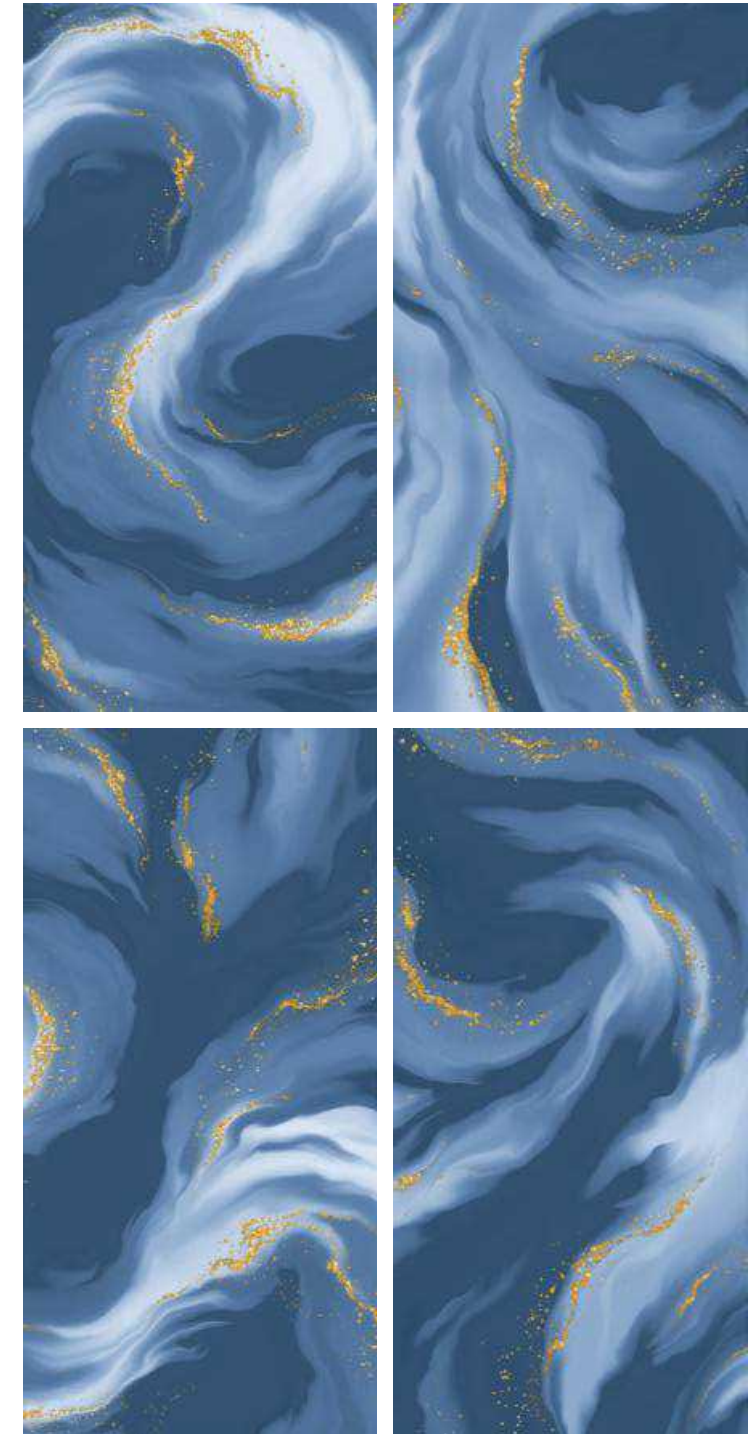

ECO
FRIENDLY

CHEMICAL
RESISTANCE

SPLASH TEAL

600
X1200MM

RANDOM
04

FINISH
HIGH GLOSS WITH SINKER

HIGH
STRENGTH

EASY
TO CLEAN