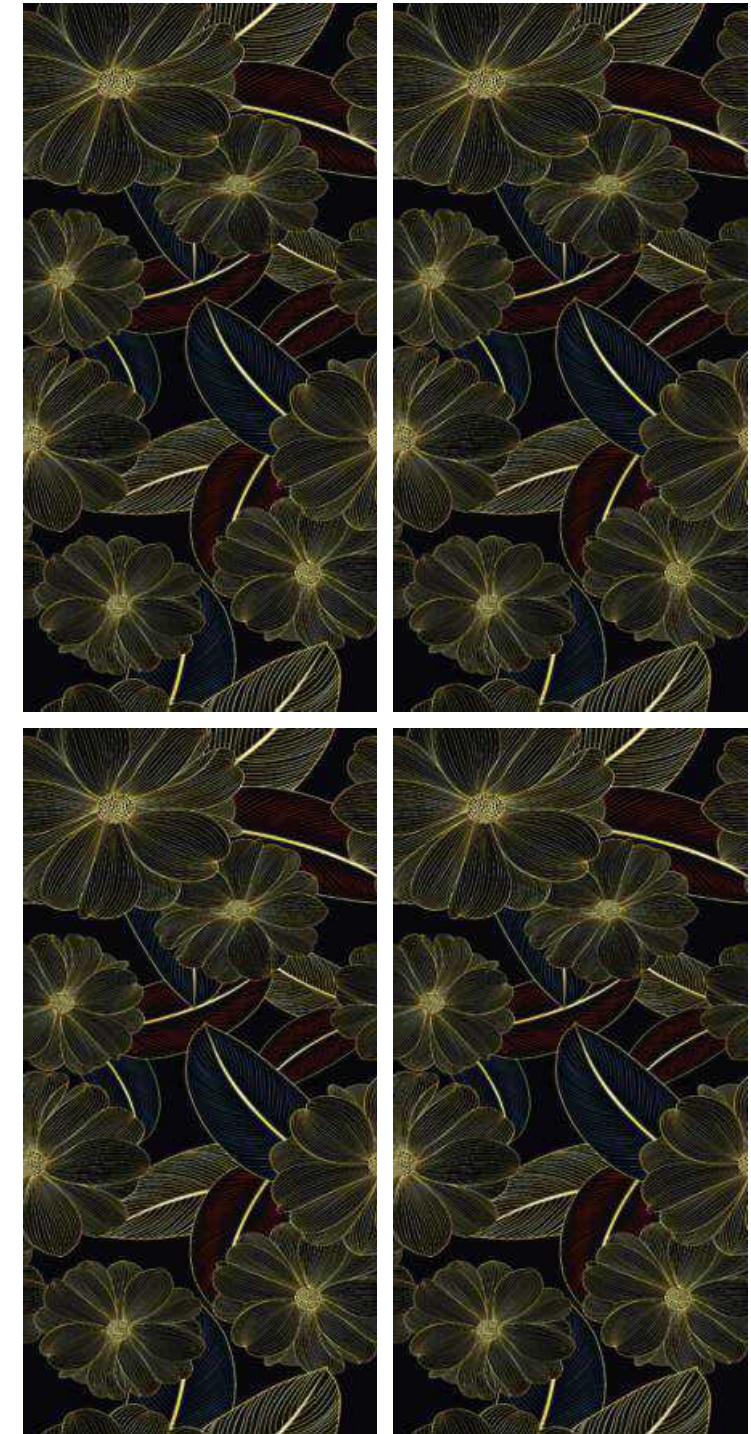

HIGH
STRENGTH

EASY
TO CLEAN

ECO
FRIENDLY

CHEMICAL
RESISTANCE