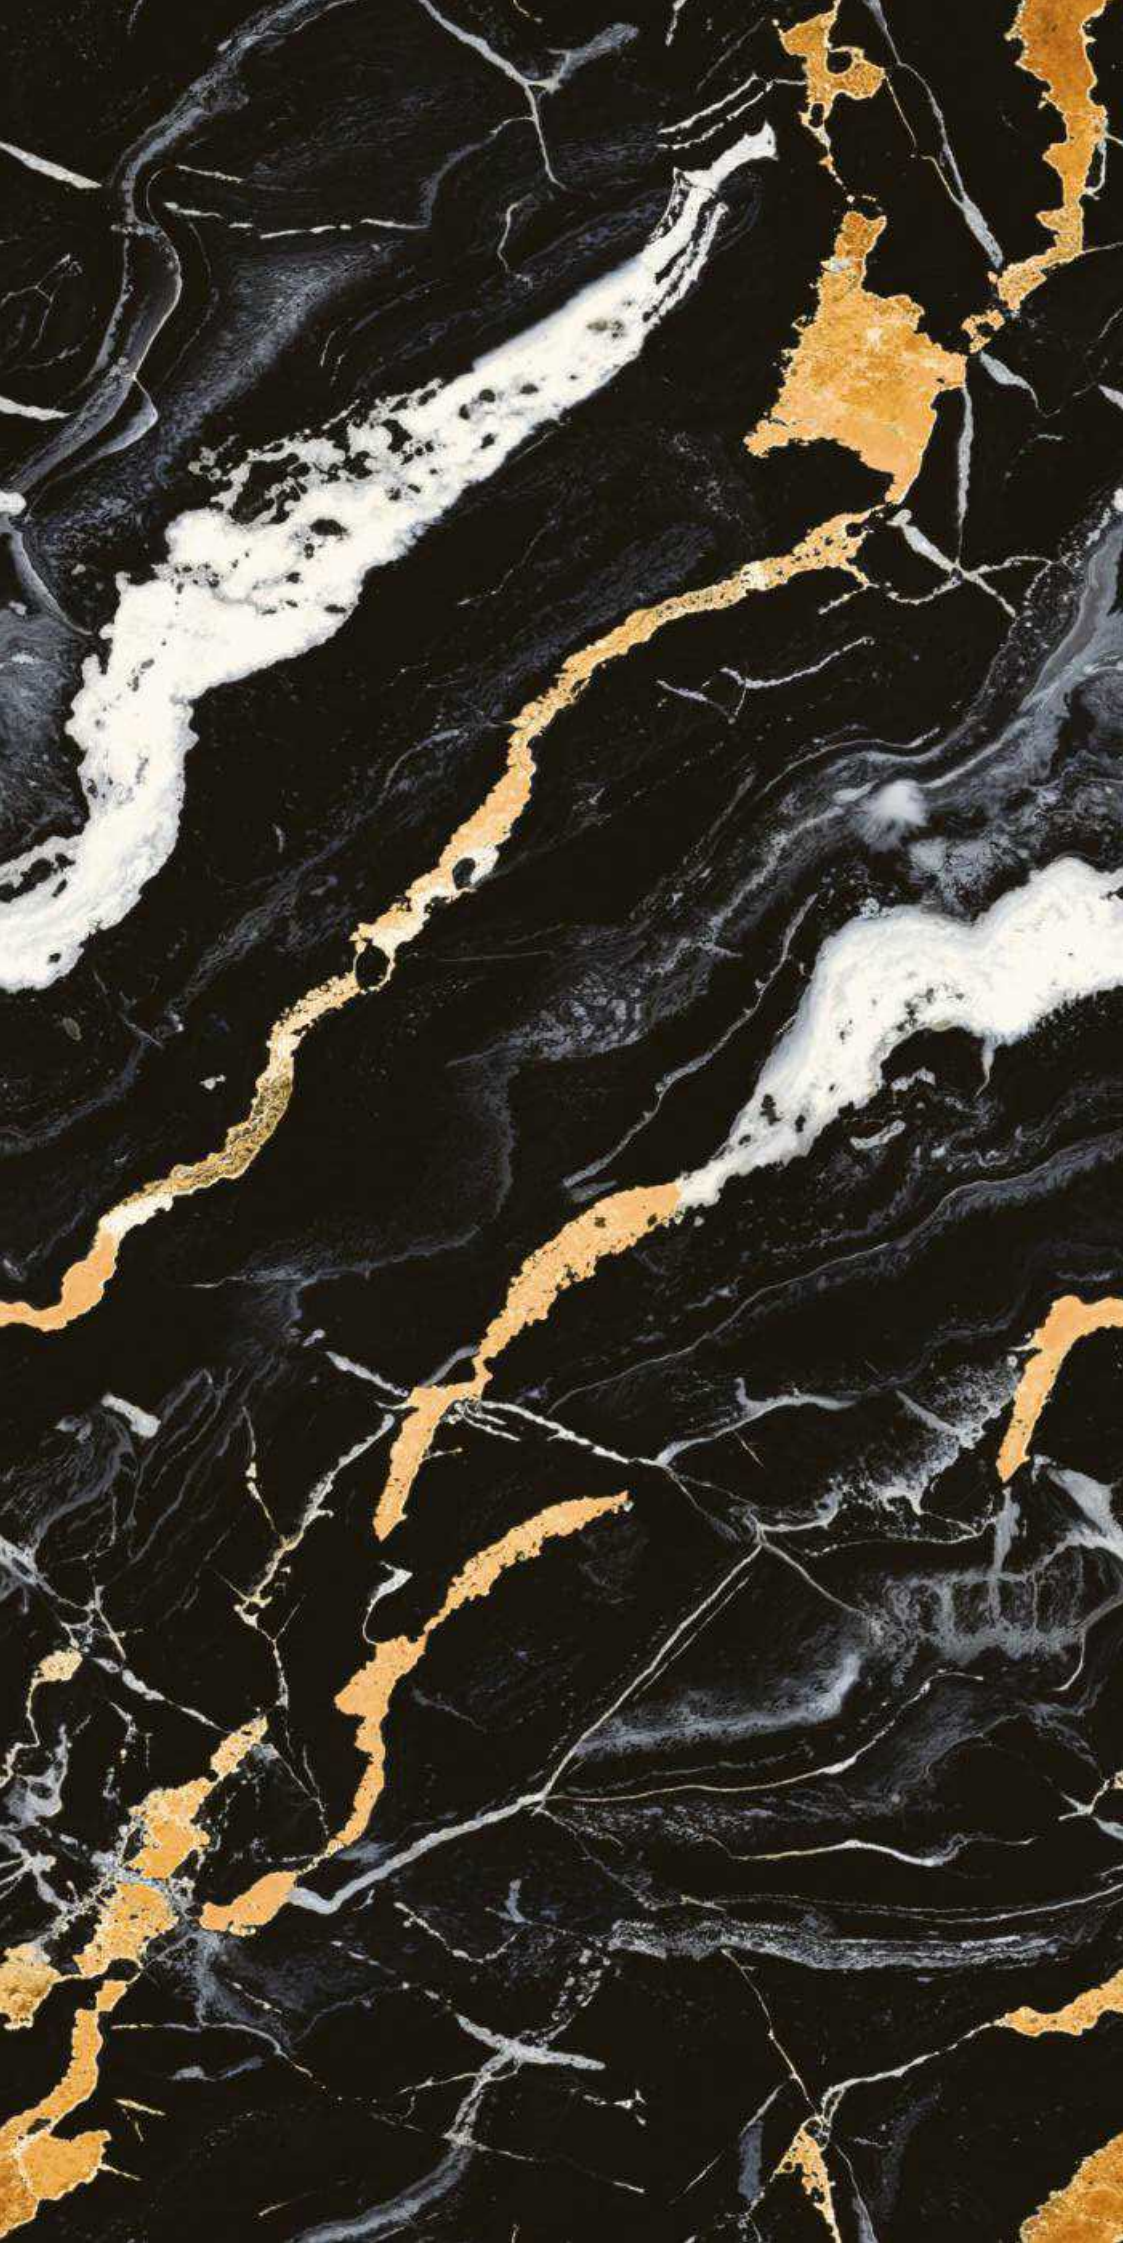

FINISH
HIGH GLOSS WITH SINKER

HIGH
STRENGTH

EASY
TO CLEAN

ECO
FRIENDLY

CHEMICAL
RESISTANCE

VIKINS BLACK STONE (ENDLESS)

600
X1200MM

RANDOM
06