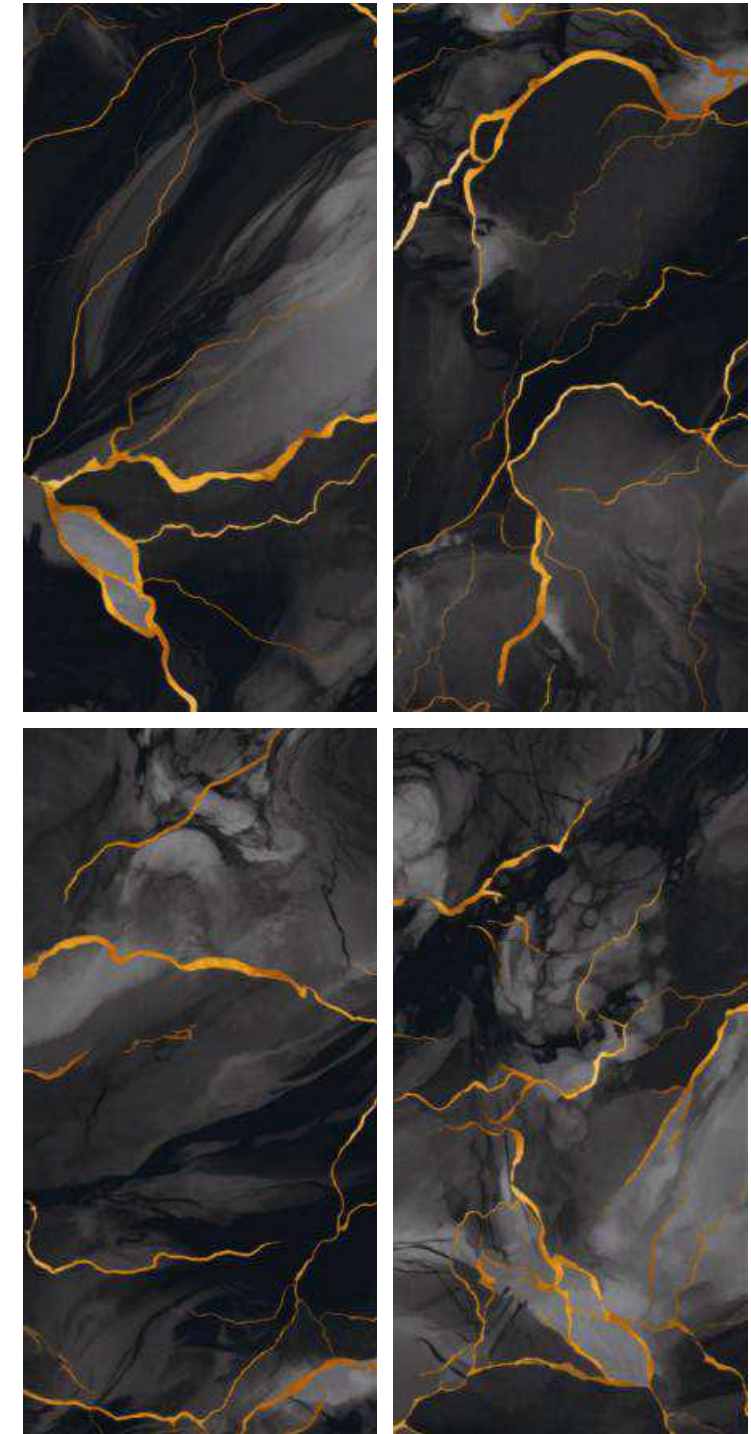

ECO
FRIENDLY

CHEMICAL
RESISTANCE

THUNDER BLACK

600
X1200MM

RANDOM
04

FINISH
HIGH GLOSS WITH SINKER

HIGH
STRENGTH

EASY
TO CLEAN