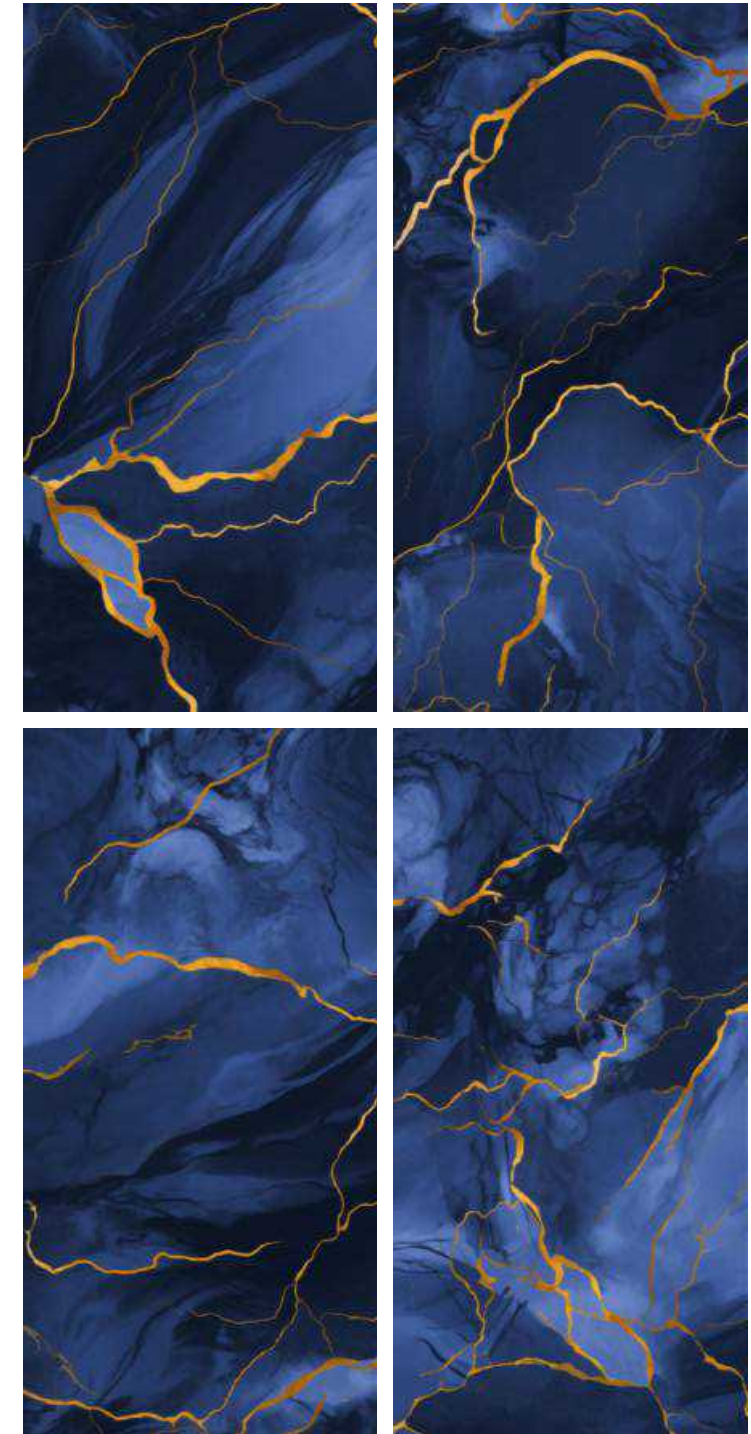

ECO
FRIENDLY

CHEMICAL
RESISTANCE

THUNDER BLUE

600
X1200MM

RANDOM
04

FINISH
HIGH GLOSS WITH SINKER

HIGH
STRENGTH

EASY
TO CLEAN