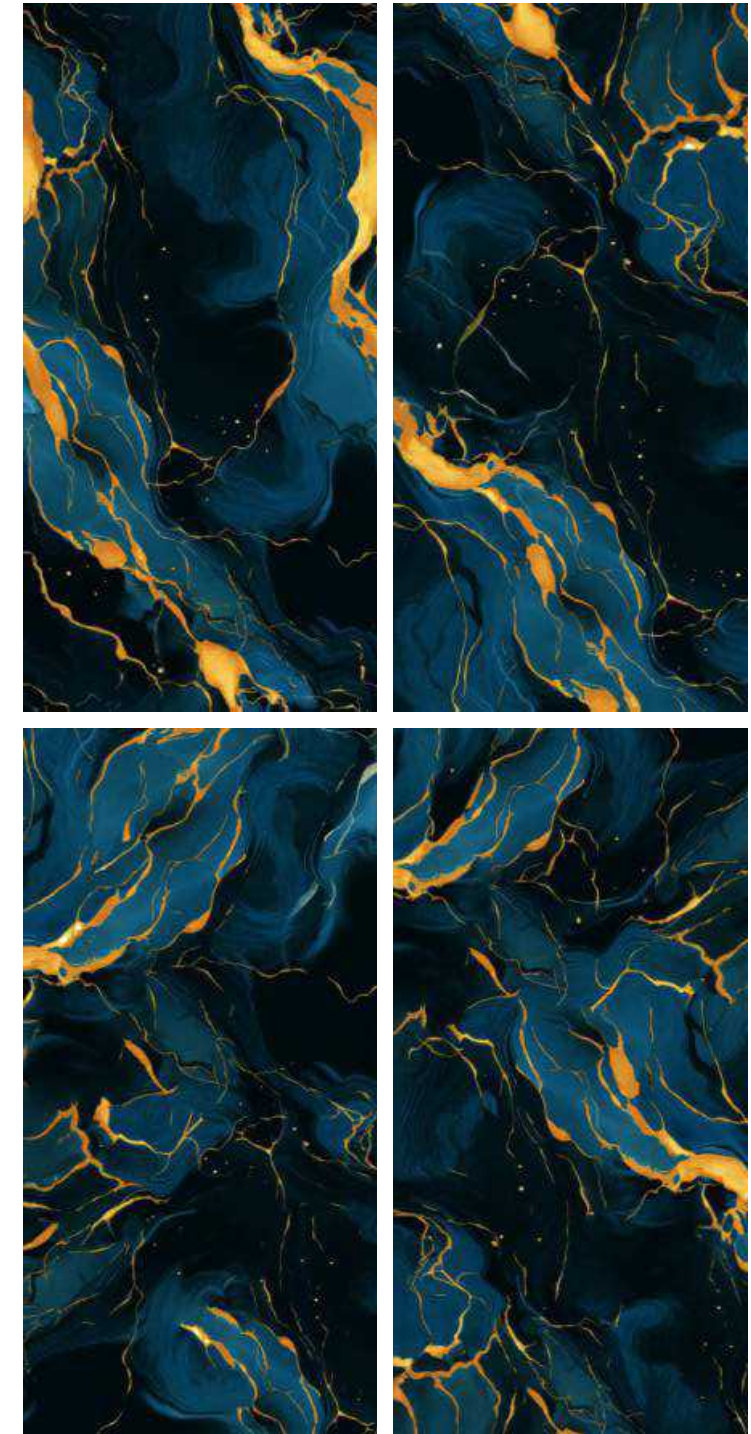

HIGH
STRENGTH

EASY
TO CLEAN

ECO
FRIENDLY

CHEMICAL
RESISTANCE