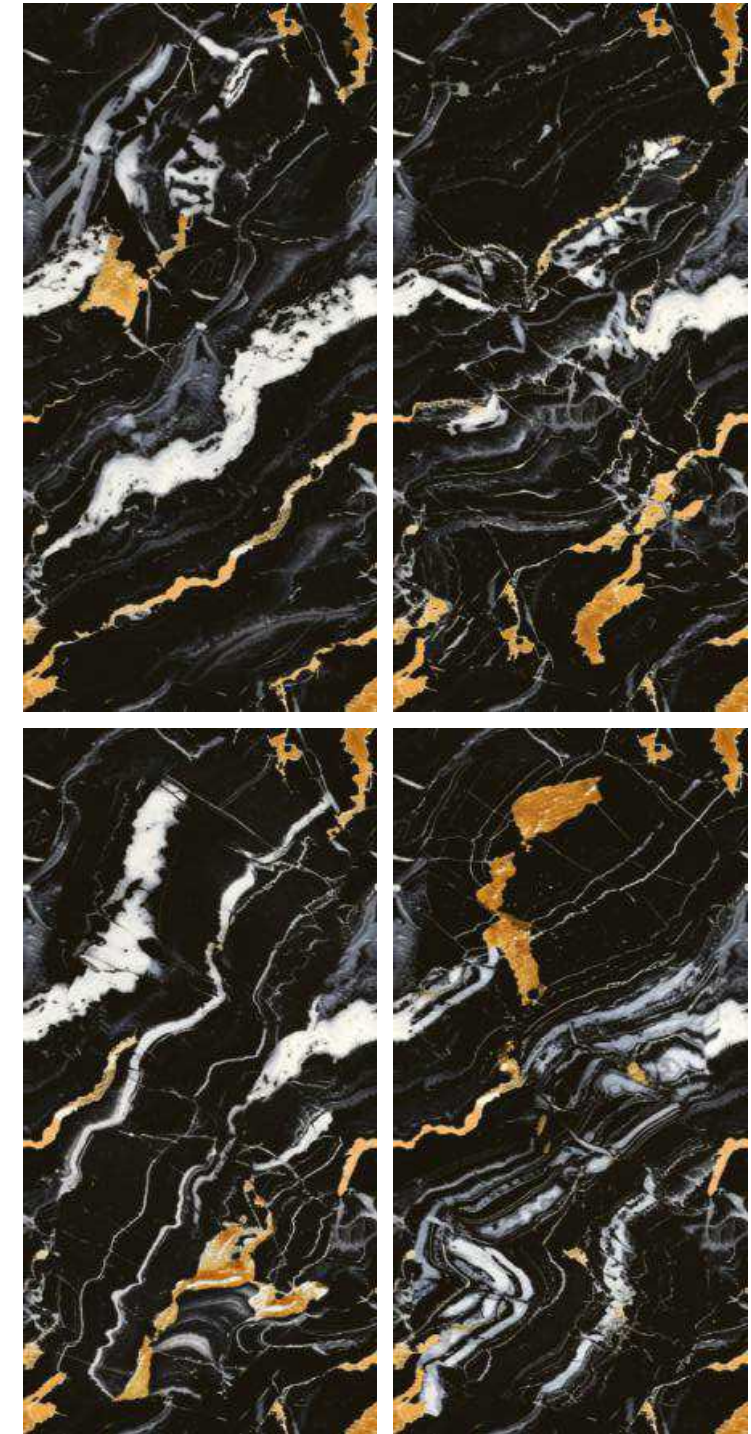

HIGH
STRENGTH

EASY
TO CLEAN

ECO
FRIENDLY

CHEMICAL
RESISTANCE